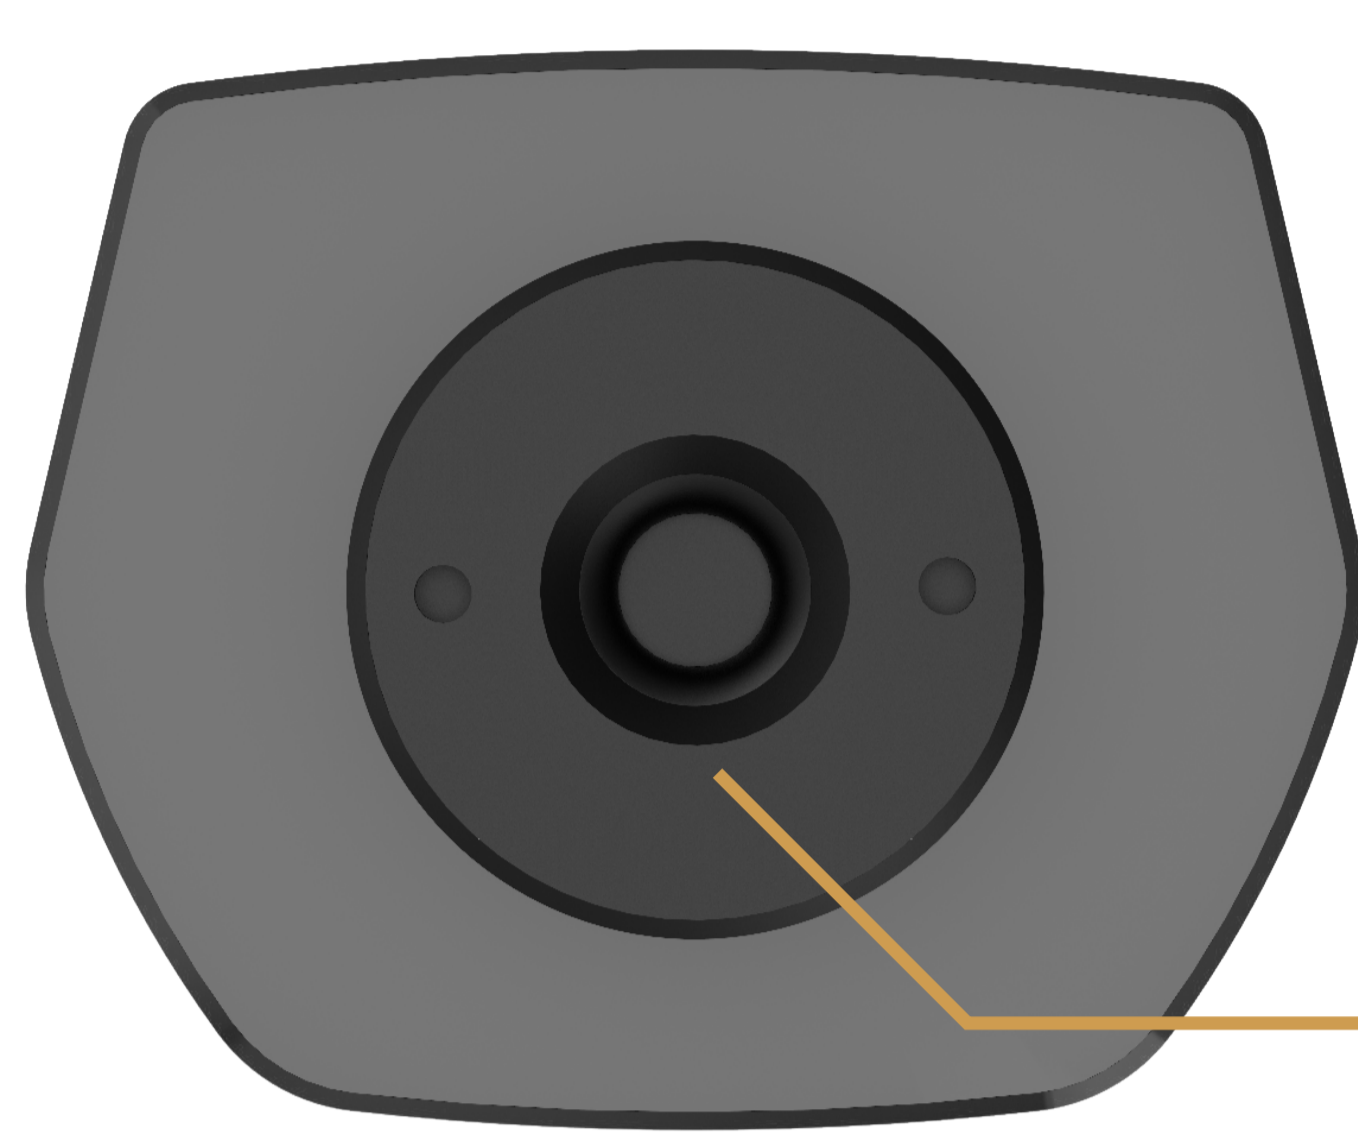

Portable Electric Bicycle Pump

Compact & Powerful

Due to the separation of the cylinder & battery

- Users won't get burned while holding the handle during inflation.
- You can carry additional batteries to inflate more tires when outdoors.
- It can be stored in small spaces.

airace-cycling.com

Portable Electric Bicycle Pump

Compact & Powerful

Valve

Type-C

Motor

Power

Cylinder

Specifications

- Max Pressure 100 PSI
- Inflates 2 bicycle tires to 80 PSI (700C*25)
- Inflates 1 bicycle tire to 100 PSI (700C*25)
- Lightweight 112g
- Separates To Avoid Touching Cylinder
- Battery Capacity 330 mAh